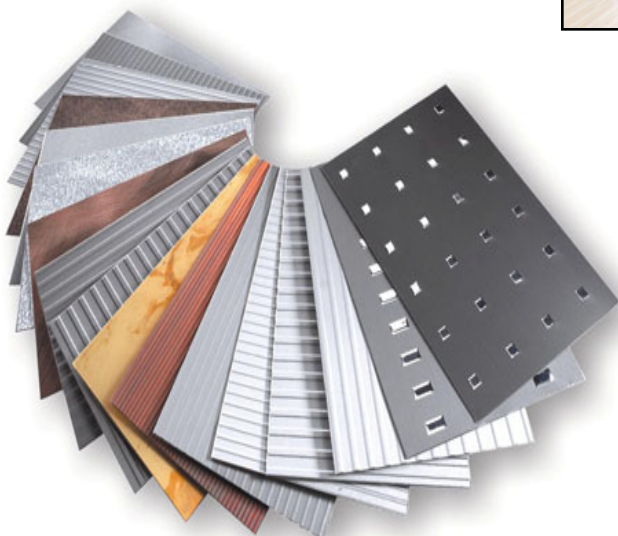

### FORMICA -High Pressure Laminate

Formica Metallic high pressure laminate is created using real metal foils over a laminate core to create stunning metallic laminates that are hard wearing but very light compared to sheet metal. Textures and patterns are applied to some Metallic laminates to create outstanding effects. A complete range of striking colours, patterns and finishes is available.